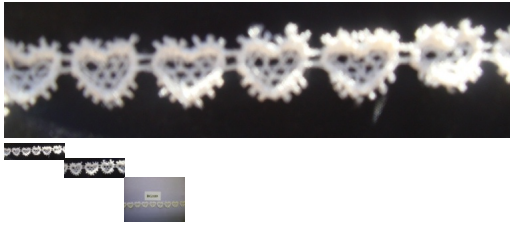

BG109 - White or Ivory Guipure Lace Trim

Guipure trim in white or ivory.

Rating: Not Rated Yet

Price:

Variant price modifier:

Base price with tax:

Price with discount:

Salesprice with discount:

Sales price:

Sales price without tax:

Discount:

Tax amount:

[Ask a question about this product](#)

Manufacturer: [Bridal Lace and Fabric](#)

Description

Guipure trim in white or ivory.

Approx - 1cm wide.

Reviews

There are yet no reviews for this product.